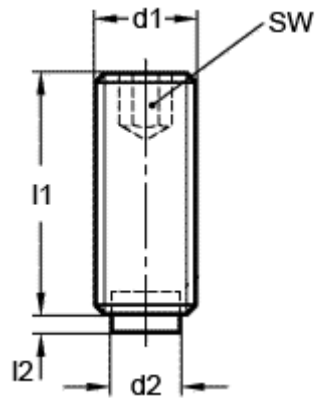

Data Sheet

Article number: 20930640

Description: E+G Grub screw
GN 913.3-M8-25-MS

Measures

d1 = M8
d2 = 6.0
l1 = 25
l2 = 1.5
SW = 4.0